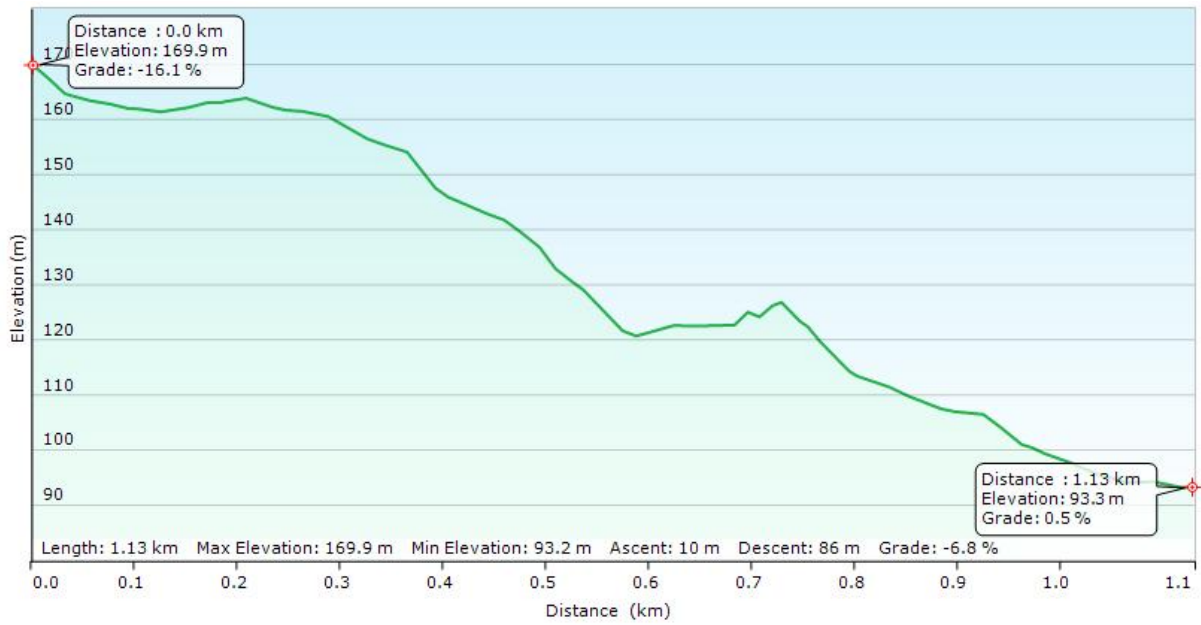

Entire track: Distance 19.8 km, Ascent 553, Descent 1041

Stage	Dist km	Asc m	Desc m
2	1.1	2	138
3	1.82	9	159
4	1.04	26	101
5	0.42	34	54
6	0.3	3	31
7	0.897	4	97
8	0.41	12	36
9	1.13	10	86
10	1.43	8	75
11	0.91	12	37
12	0.25	4	35
Total	9.707	124	849

Entire Track with transfer stages

Stage 1 – Not determined

Stage 2

Stage 3

Stage 4

Stage 5

Stage 6

Stage 7

Stage 8

Stage 9

Stage 10

Stage 11

Stage 12