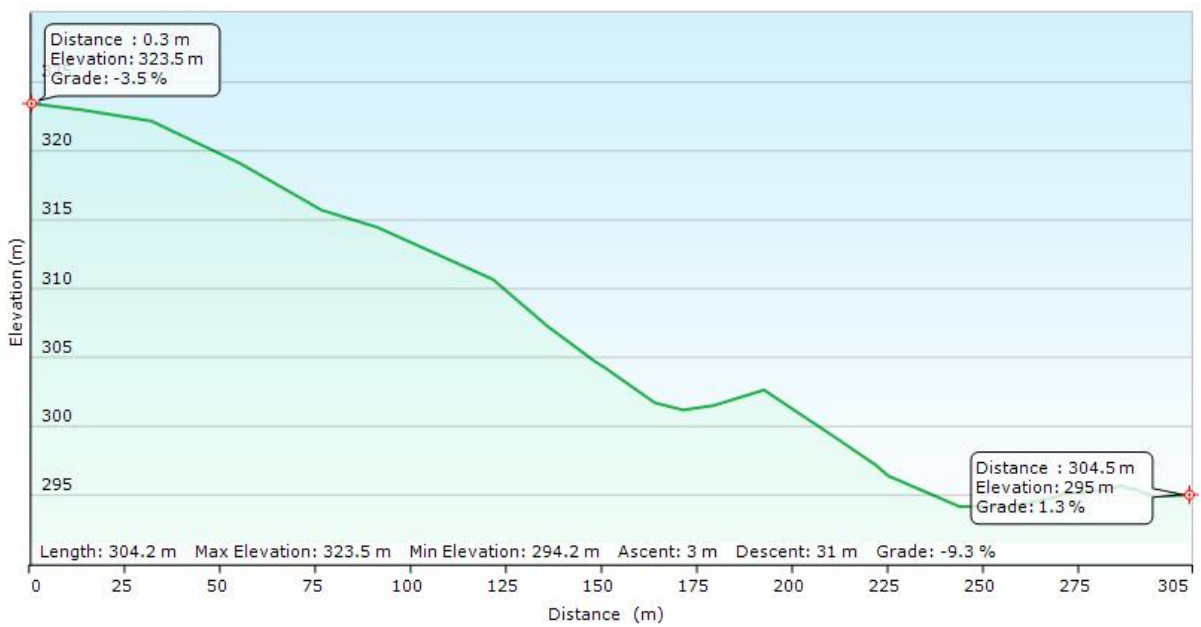

Entire track: Distance 19.8 km, Ascent 553, Descent 1041

Stage	Dist km	Asc m	Desc m
2	1.1	2	138
3	1.82	9	159
4	1.04	26	101
5	0.42	34	54
6	0.3	3	31
7	0.897	4	97
8	0.41	12	36
9	1.13	10	86
10	1.43	8	75
11	0.91	12	37
12	0.25	4	35
Total	9.707	124	849

Entire Track with transfer stages

Stage 1 – Not determined

Stage 2

Stage 3

Stage 4

Stage 5

Stage 6

Stage 7

Stage 8

Stage 9

Stage 10

Stage 11

Stage 12