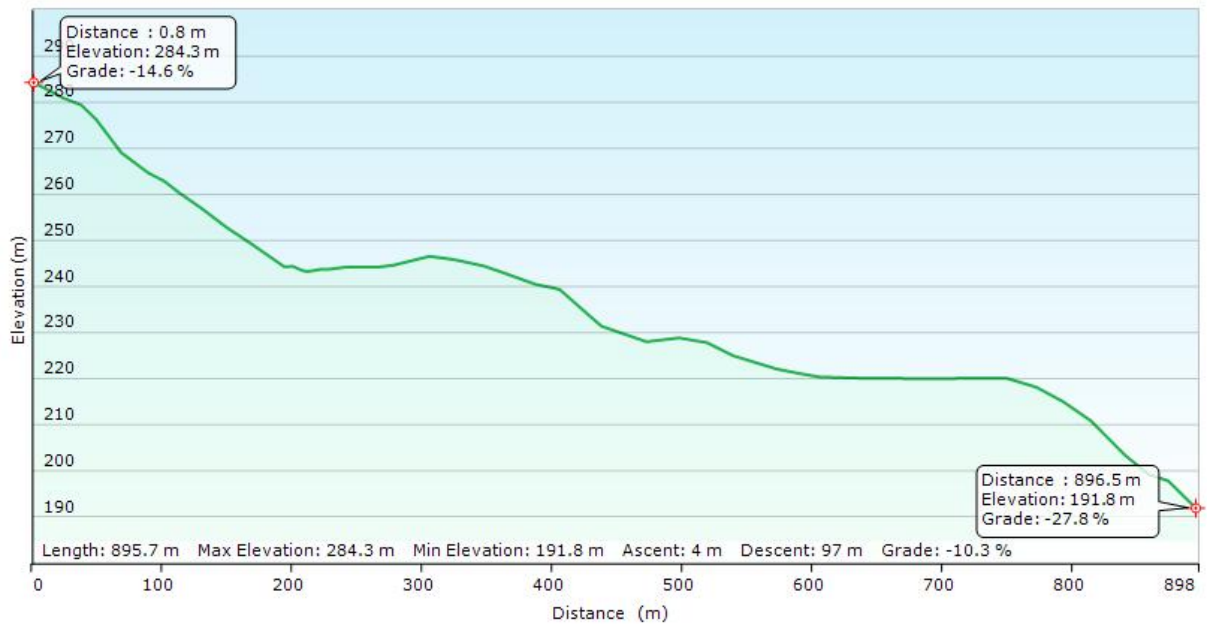

Entire track: Distance 19.8 km, Ascent 553, Descent 1041

Stage	Dist km	Asc m	Desc m
2	1.1	2	138
3	1.82	9	159
4	1.04	26	101
5	0.42	34	54
6	0.3	3	31
7	0.897	4	97
8	0.41	12	36
9	1.13	10	86
10	1.43	8	75
11	0.91	12	37
12	0.25	4	35
Total	9.707	124	849

Entire Track with transfer stages

Stage 1 – Not determined

Stage 2

Stage 3

Stage 4

Stage 5

Stage 6

Stage 7

Stage 8

Stage 9

Stage 10

Stage 11

Stage 12