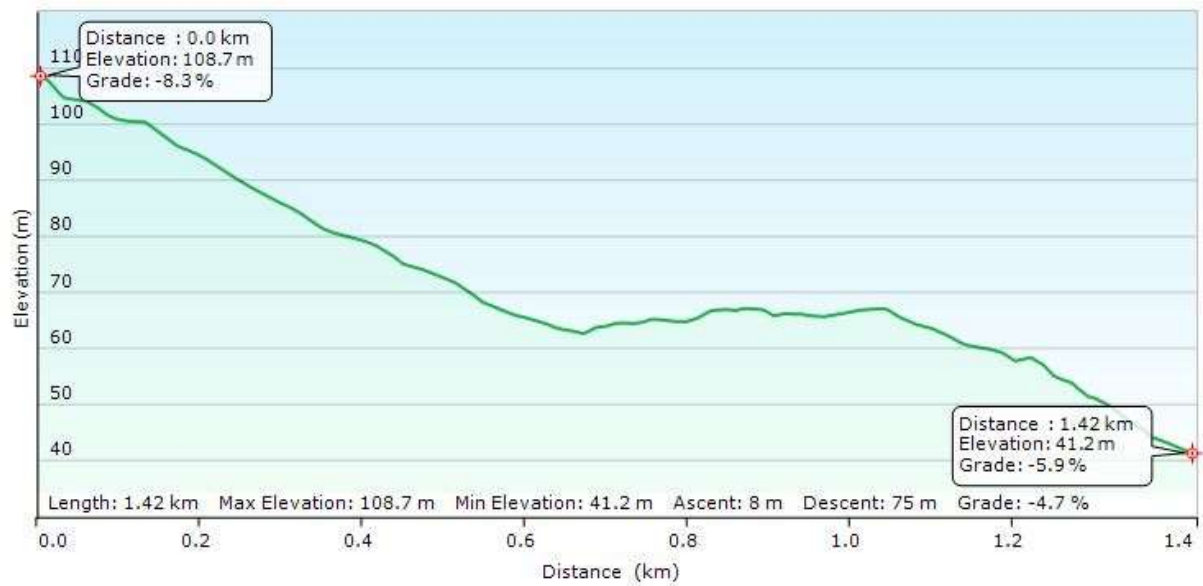

Stage Analysis

Stage Totals

Entire track: Distance 15.1 km, Ascent 493m, Descent 933m

stage	Dist m	Asc m	Desc m
S2	1130	2	141
S3	1820	9	160
S4	1030	24	101
S5	736	36	88
S6	904	1	99
S7	1560	22	127
S8	1420	8	75
S9	899	13	35
S10	?	?	?
Total	9499	115	826

Stage 1

Stage 2

Stage 3

Stage 4

Stage 5

Stage 6

Stage 7

Stage 9