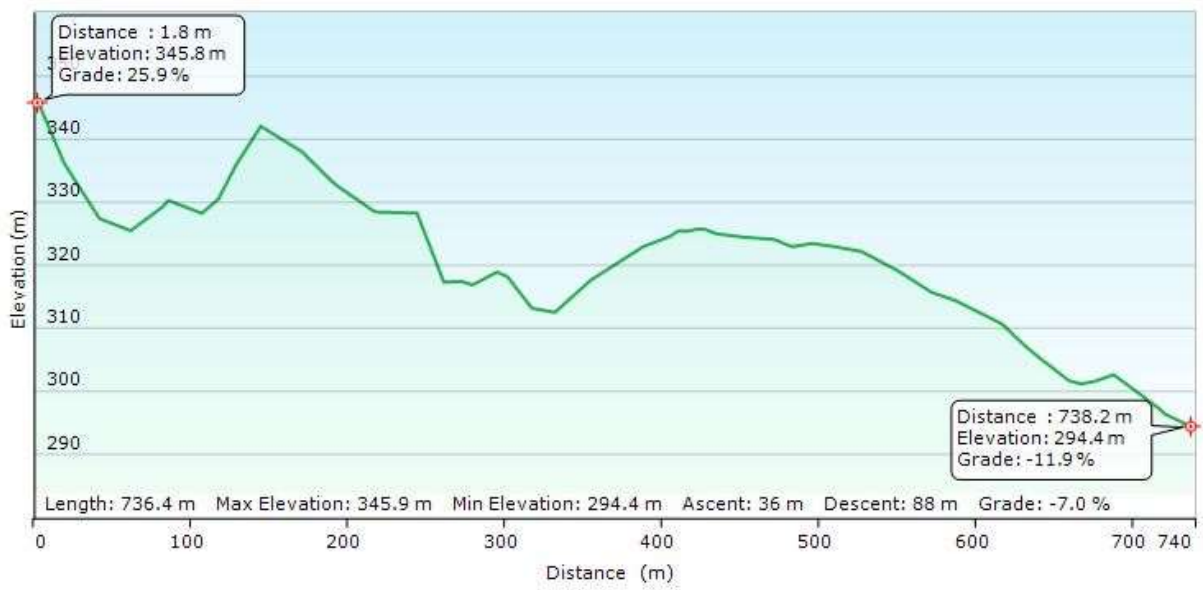

Stage Analysis

Stage Totals

Entire track: Distance 15.1 km, Ascent 493m, Descent 933m

stage	Dist m	Asc m	Desc m
S2	1130	2	141
S3	1820	9	160
S4	1030	24	101
S5	736	36	88
S6	904	1	99
S7	1560	22	127
S8	1420	8	75
S9	899	13	35
S10	?	?	?
Total	9499	115	826

Stage 1

Stage 2

Stage 3

Stage 4

Stage 5

Stage 6

Stage 7

Stage 9