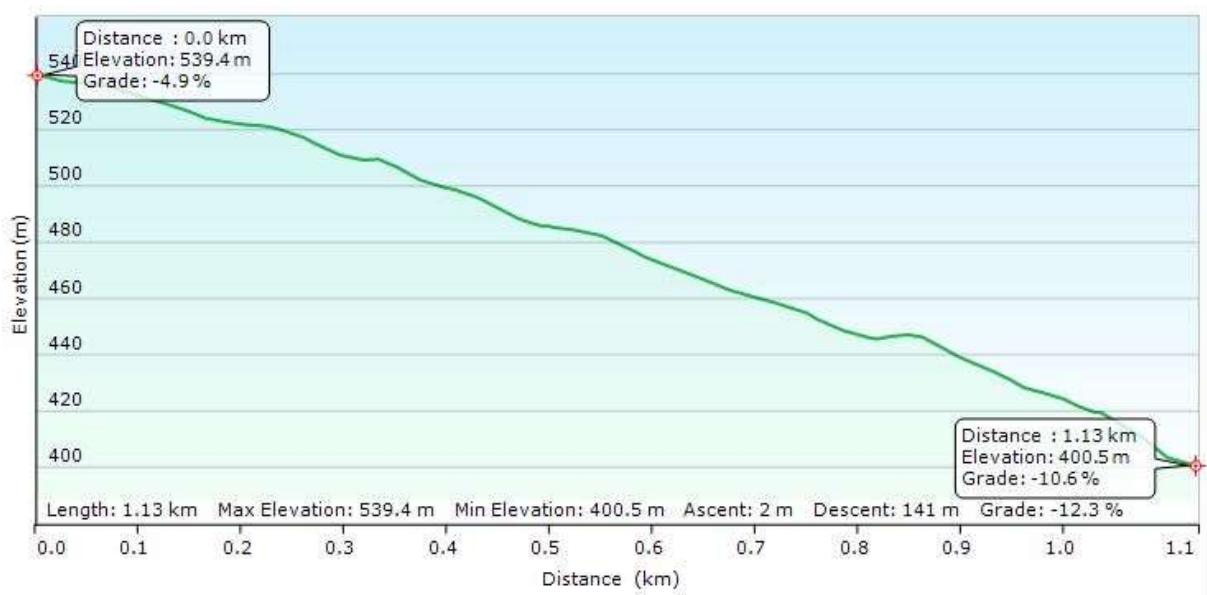

Enduro
Iceland

July 23

2016

Profiles and totals from all eight stages of the summer race.
Disclaimer: All stages are subject to last minute changes. Margin of error is not known. One bonus stage at the end is not included.

Stage Analysis

Stage Totals

Entire track: Distance 15.1 km, Ascent 493m, Descent 933m

stage	Dist m	Asc m	Desc m
S2	1130	2	141
S3	1820	9	160
S4	1030	24	101
S5	736	36	88
S6	904	1	99
S7	1560	22	127
S8	1420	8	75
S9	899	13	35
S10	?	?	?
Total	9499	115	826

Stage 1

Stage 2

Stage 3

Stage 4

Stage 5

Stage 6

Stage 7

Stage 9