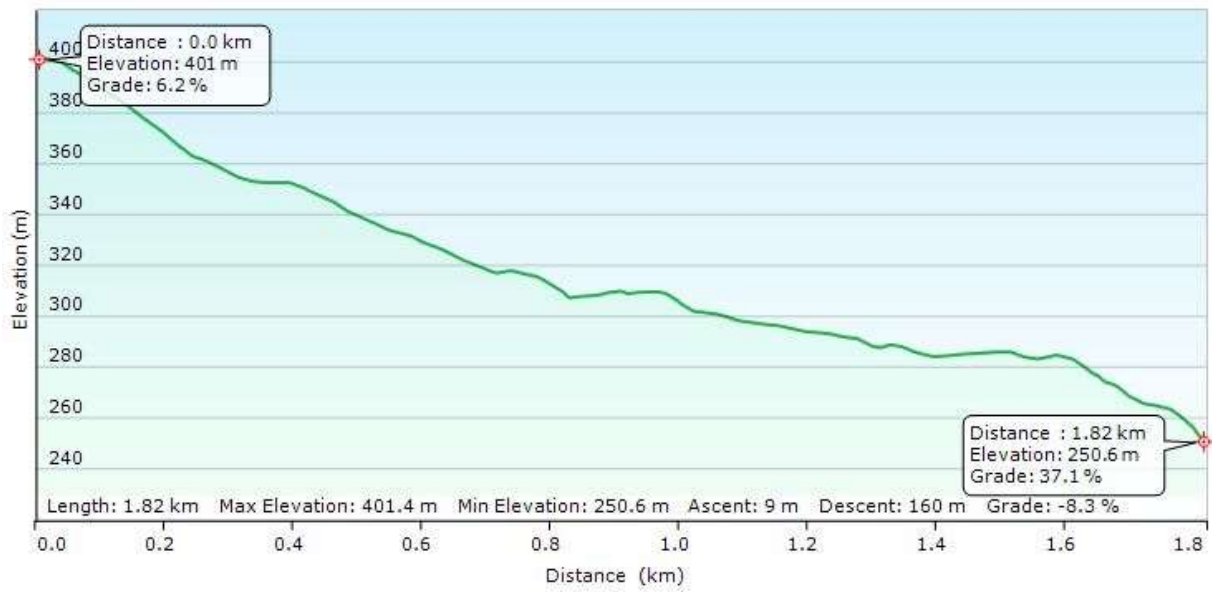

Stage Analysis

Stage Totals

Entire track: Distance 15.1 km, Ascent 493m, Descent 933m

stage	Dist m	Asc m	Desc m
S2	1130	2	141
S3	1820	9	160
S4	1030	24	101
S5	736	36	88
S6	904	1	99
S7	1560	22	127
S8	1420	8	75
S9	899	13	35
S10	?	?	?
Total	9499	115	826

Stage 1

Stage 2

Stage 3

Stage 4

Stage 5

Stage 6

Stage 7

Stage 9