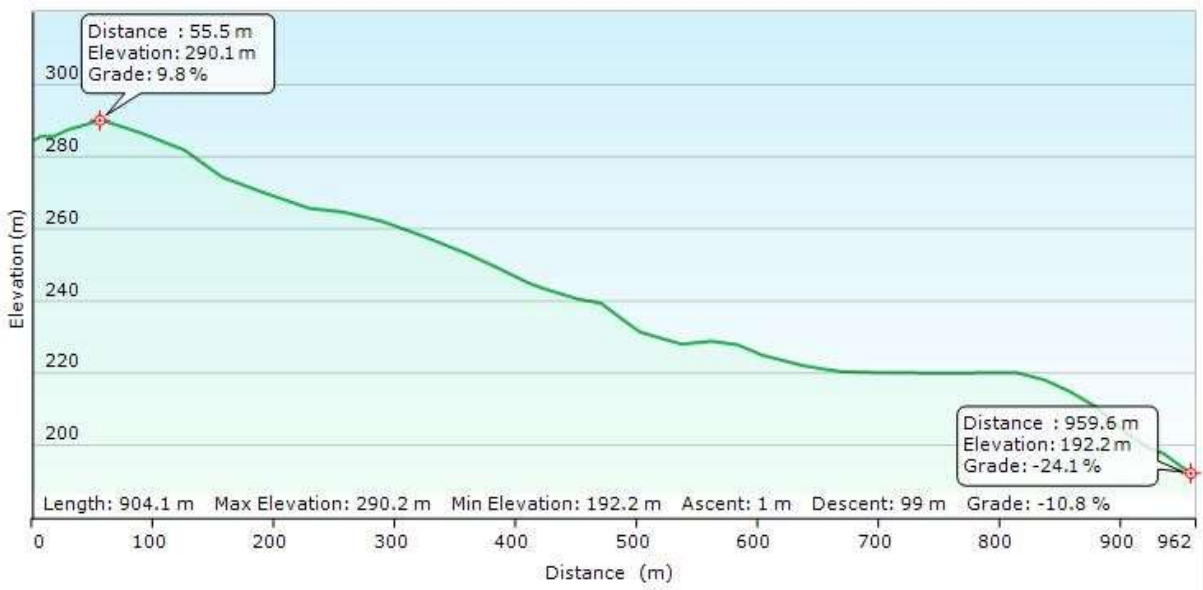

Stage Analysis

Stage Totals

Entire track: Distance 15.1 km, Ascent 493m, Descent 933m

stage	Dist m	Asc m	Desc m
S2	1130	2	141
S3	1820	9	160
S4	1030	24	101
S5	736	36	88
S6	904	1	99
S7	1560	22	127
S8	1420	8	75
S9	899	13	35
S10	?	?	?
Total	9499	115	826

Stage 1

Stage 2

Stage 3

Stage 4

Stage 5

Stage 6

Stage 7

Stage 9