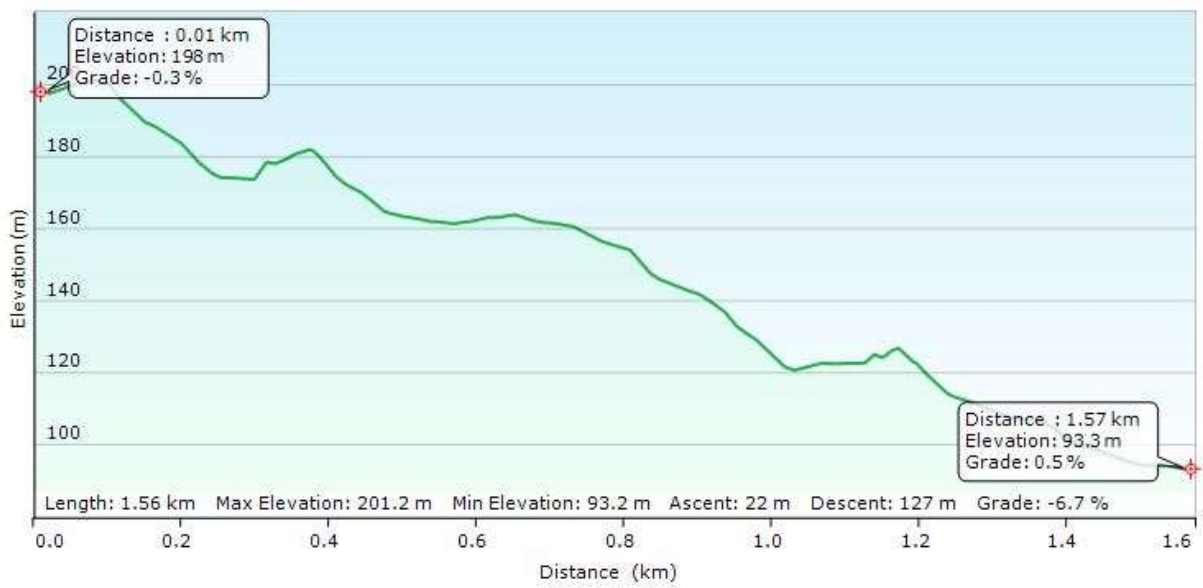

Stage Analysis

Stage Totals

Entire track: Distance 15.1 km, Ascent 493m, Descent 933m

stage	Dist m	Asc m	Desc m
S2	1130	2	141
S3	1820	9	160
S4	1030	24	101
S5	736	36	88
S6	904	1	99
S7	1560	22	127
S8	1420	8	75
S9	899	13	35
S10	?	?	?
Total	9499	115	826

Stage 1

Stage 2

Stage 3

Stage 4

Stage 5

Stage 6

Stage 7

Stage 9