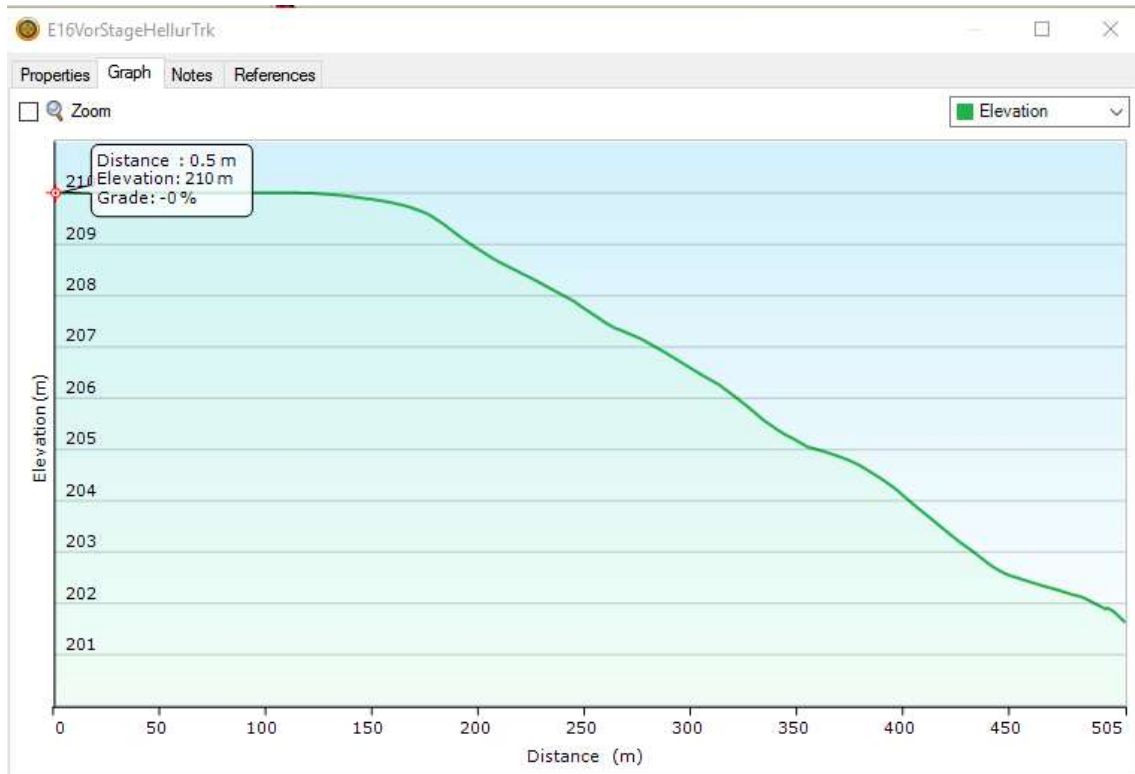

Stage Totals

Entire track: Distance 21.1 km, Ascent 509m, Descent 715m

stage	Dist m	Asc m	Desc m
S1	504	0	8
S2	419	1	16
S3	396	4	15
S4	501	4	114
S5	318	0	71
S6	537	2	20
S7	1300	5	86
S8	168	0	26
S9	622	0	55
S10	886	5	99
Total	5651	21	510

Stage 1