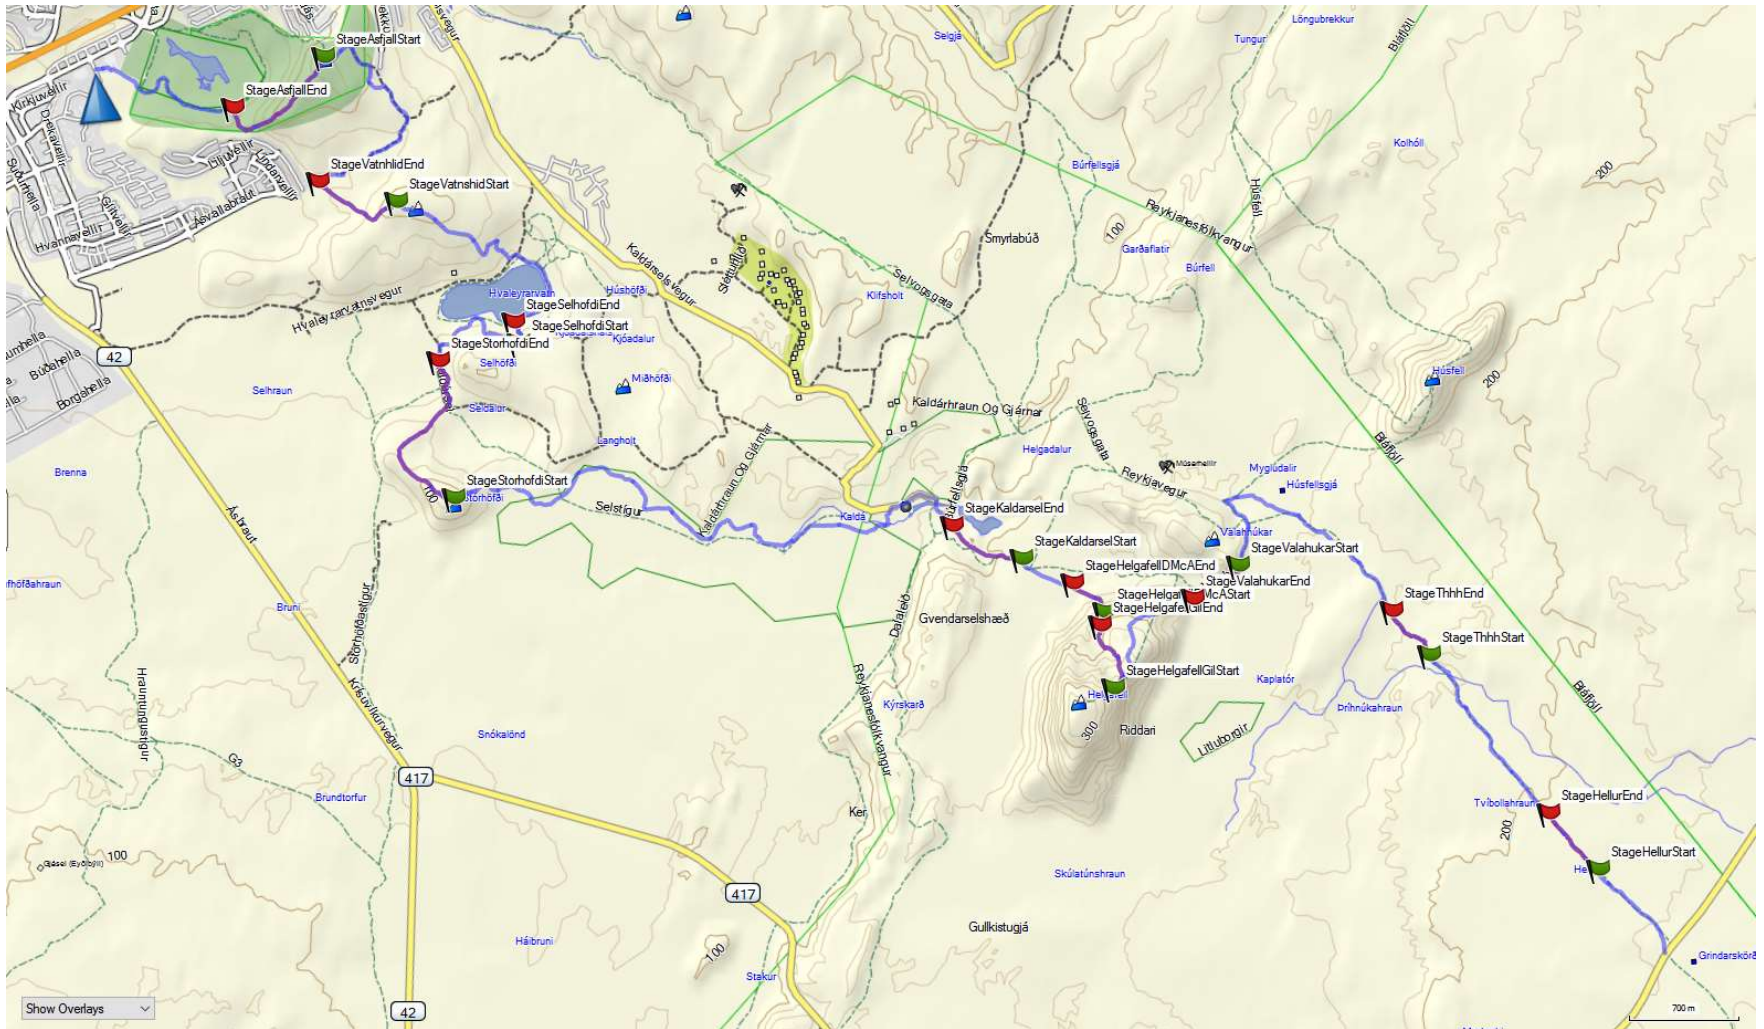

Enduro
Iceland

April 23

2016

A trail map for the 23rd of April event. Disclaimer: Margin of error is not known. Subject to last minute variations.

Trail Map

Enduro Ísland Vorfagnaður 2016 – Öll leiðin / Entire Track

Sérleið/Stages 1,2,3,4,5,6

Sérleið/Stages 7,8,9,10