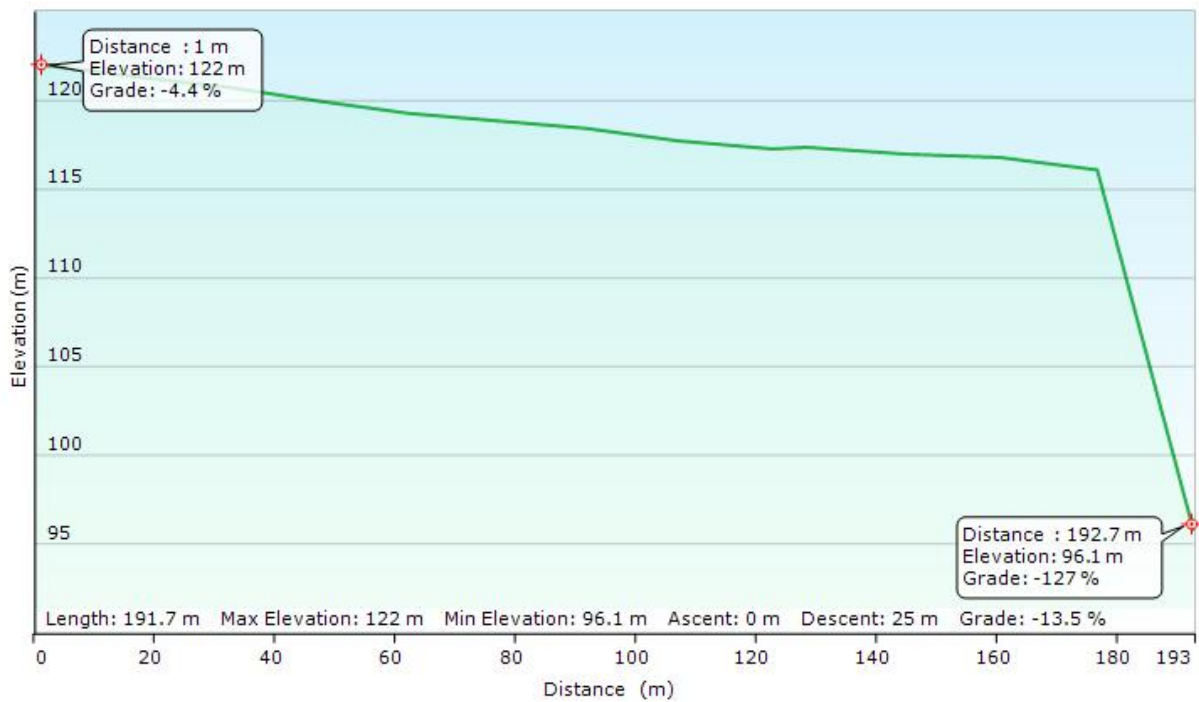

E15V Stage 8