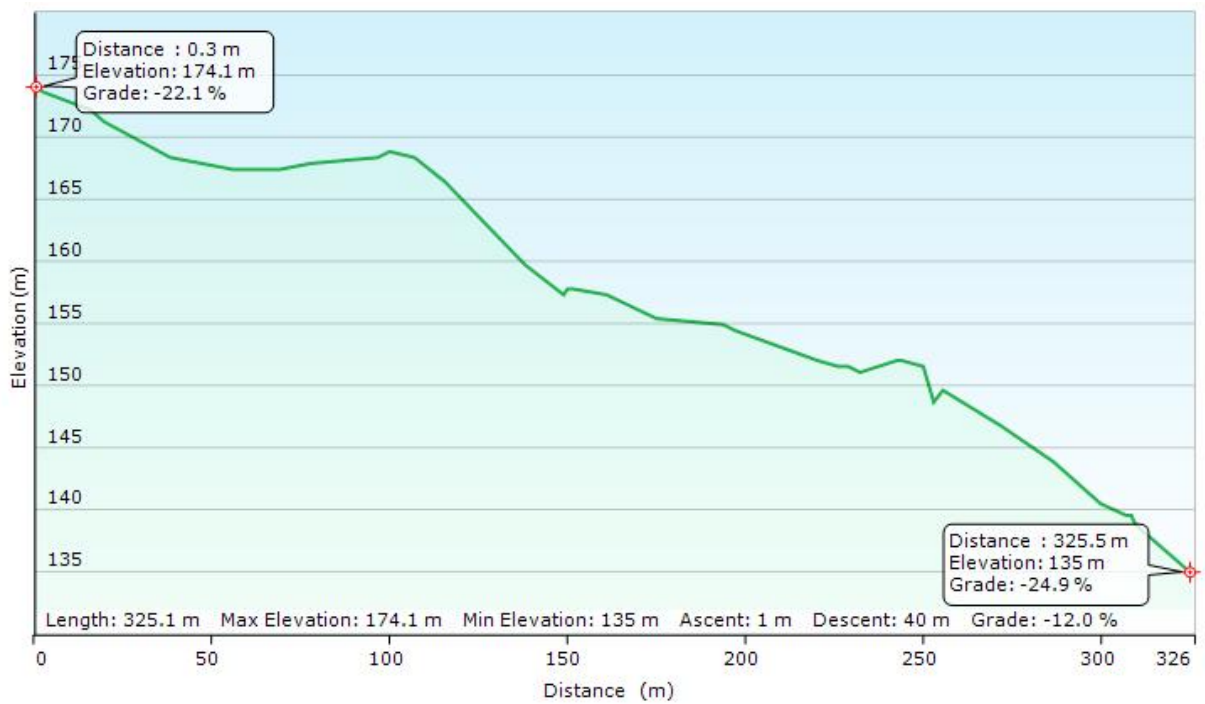

Enduro
Iceland

April 18

2015

Profiles and totals from all ten stages of the spring race 2015.
Disclaimer: All stages are subject to last minute changes

Segment
Analysis

Stage	Dist m	Desc m	Asc m
1	415	64	0
2	398	90	0
3	187	16	0
4	325	40	1
5	589	70	0
6	254	18	0
7	425	26	2
8	192	25	0
9	288	52	2
10	1440	109	0
Total	4513	510	5

Entire track: Distance 16,2 km, Ascent 547, Descent 589

E15V Stage 1

E15V Stage 2

E15V Stage 3

E15V Stage 4

E15V Stage 5

E15V Stage 6

E15V Stage 7