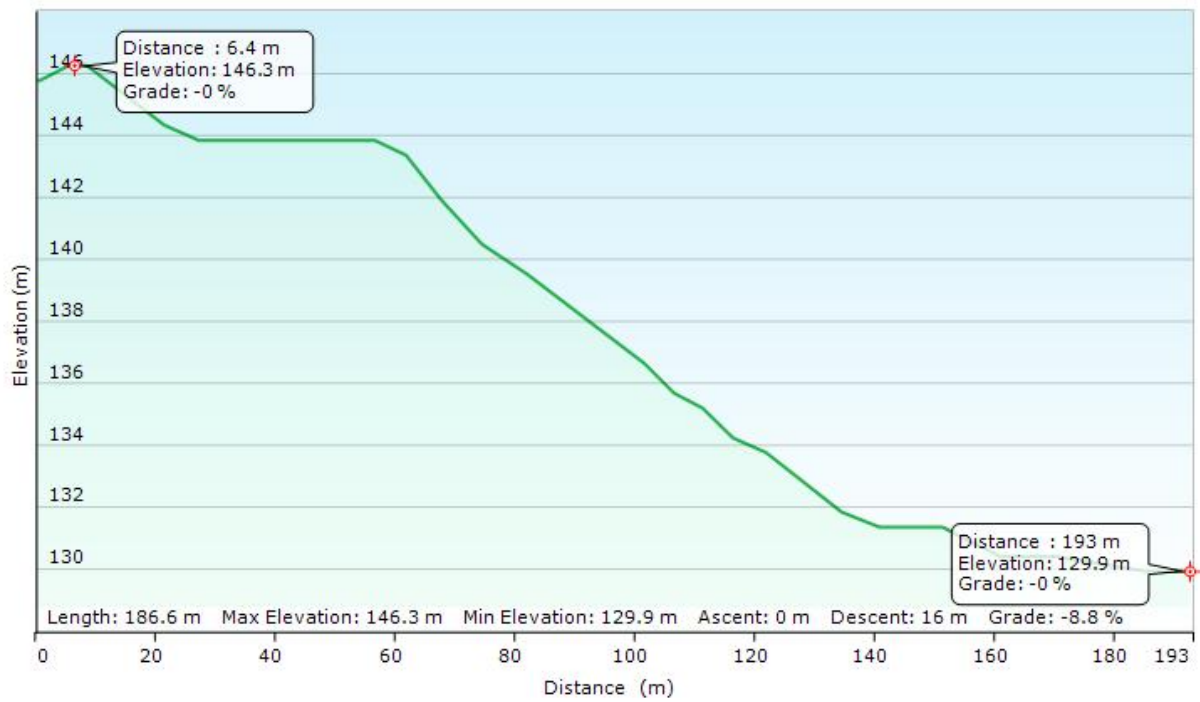

Enduro
Iceland

April 18

2015

Profiles and totals from all ten stages of the spring race 2015.
Disclaimer: All stages are subject to last minute changes

Segment
Analysis

Stage	Dist m	Desc m	Asc m
1	415	64	0
2	398	90	0
3	187	16	0
4	325	40	1
5	589	70	0
6	254	18	0
7	425	26	2
8	192	25	0
9	288	52	2
10	1440	109	0
Total	4513	510	5

Entire track: Distance 16,2 km, Ascent 547, Descent 589

E15V Stage 1

E15V Stage 2

E15V Stage 3

E15V Stage 4

E15V Stage 5

E15V Stage 6

E15V Stage 7