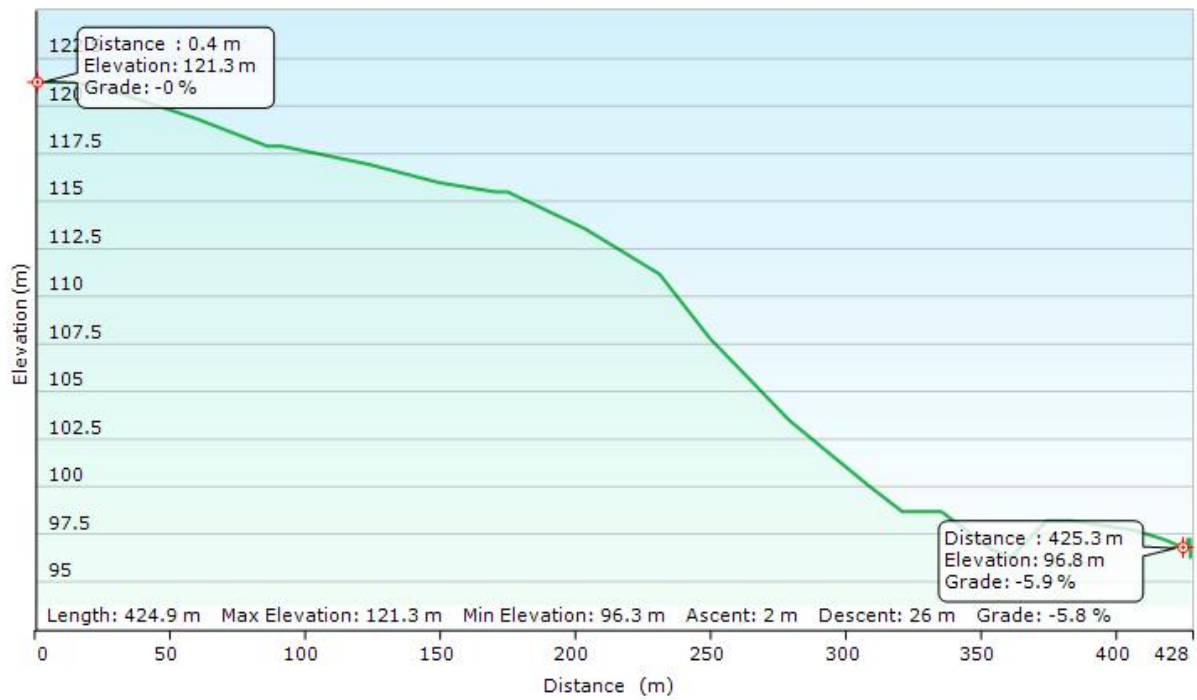

Enduro
Iceland

April 18

2015

Profiles and totals from all ten stages of the spring race 2015.
Disclaimer: All stages are subject to last minute changes

Segment
Analysis

Stage	Dist m	Desc m	Asc m
1	415	64	0
2	398	90	0
3	187	16	0
4	325	40	1
5	589	70	0
6	254	18	0
7	425	26	2
8	192	25	0
9	288	52	2
10	1440	109	0
Total	4513	510	5

Entire track: Distance 16,2 km, Ascent 547, Descent 589

E15V Stage 1

E15V Stage 2

E15V Stage 3

E15V Stage 4

E15V Stage 5

E15V Stage 6

E15V Stage 7