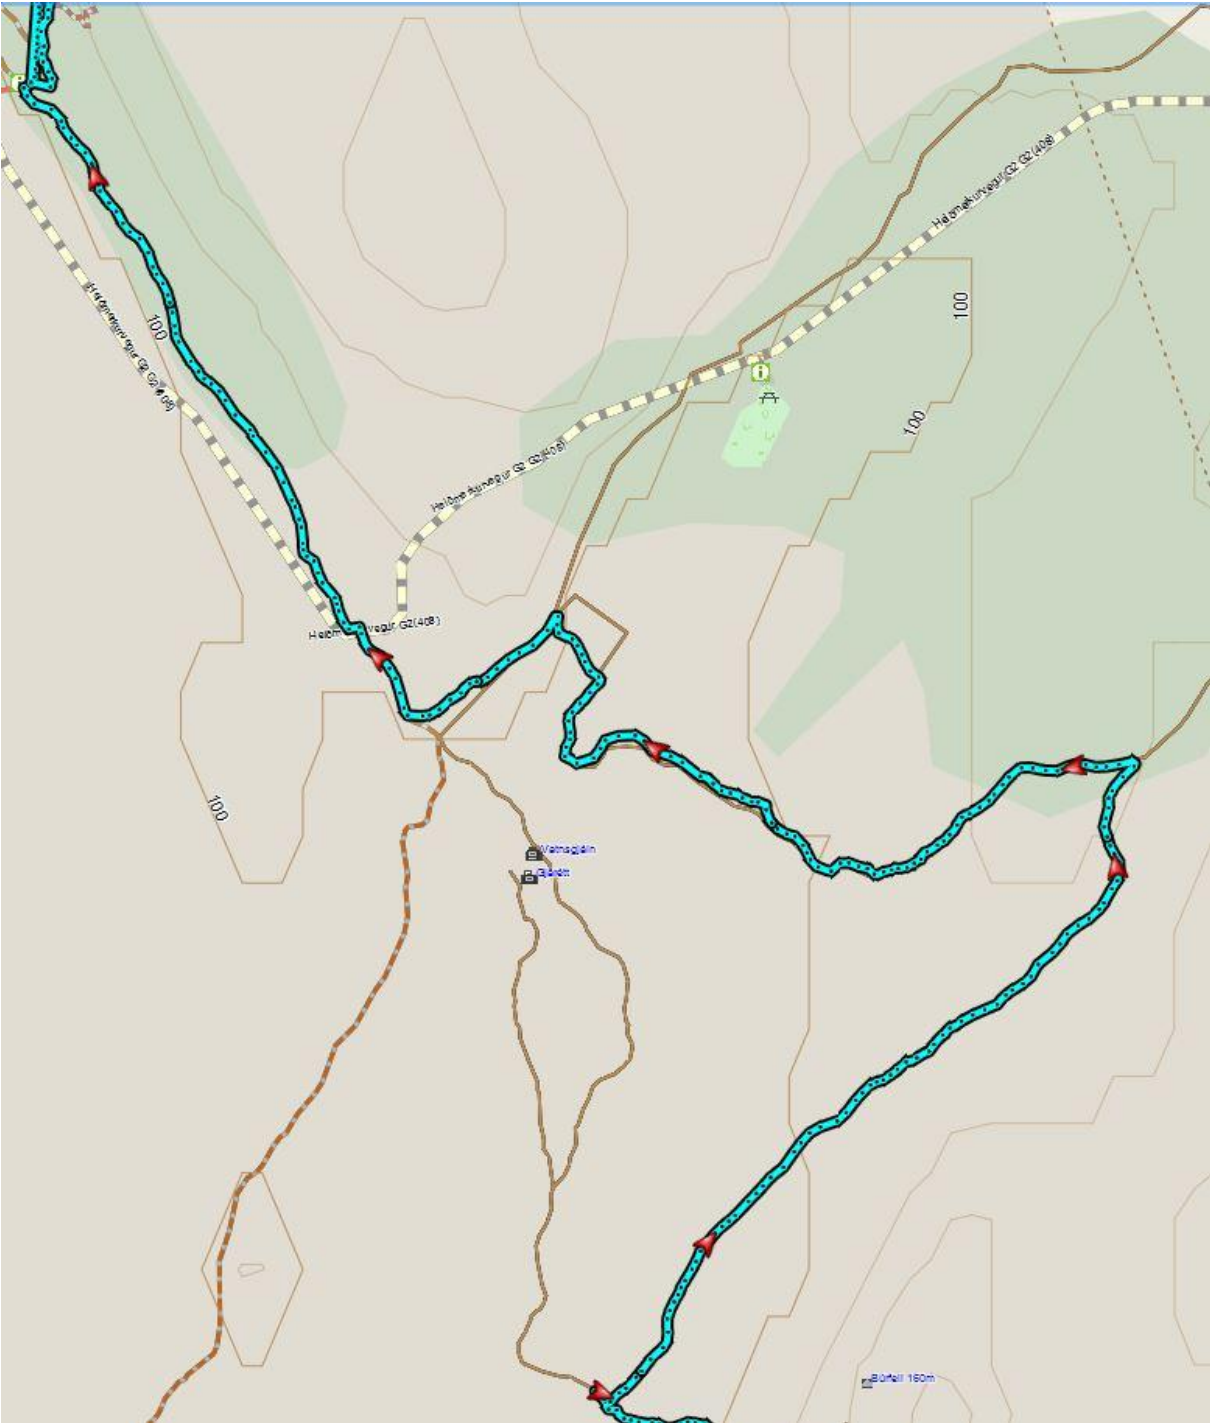

Enduro
Iceland

April 18

2015

A trail map for the 18th of April event. Disclaimer: Margin of error is not known. Subject to last minute variations.

Trail map

Entire track

Part 1

Part 2

Part 3

High res of Brúrfell loop

High res of Downhill course loop