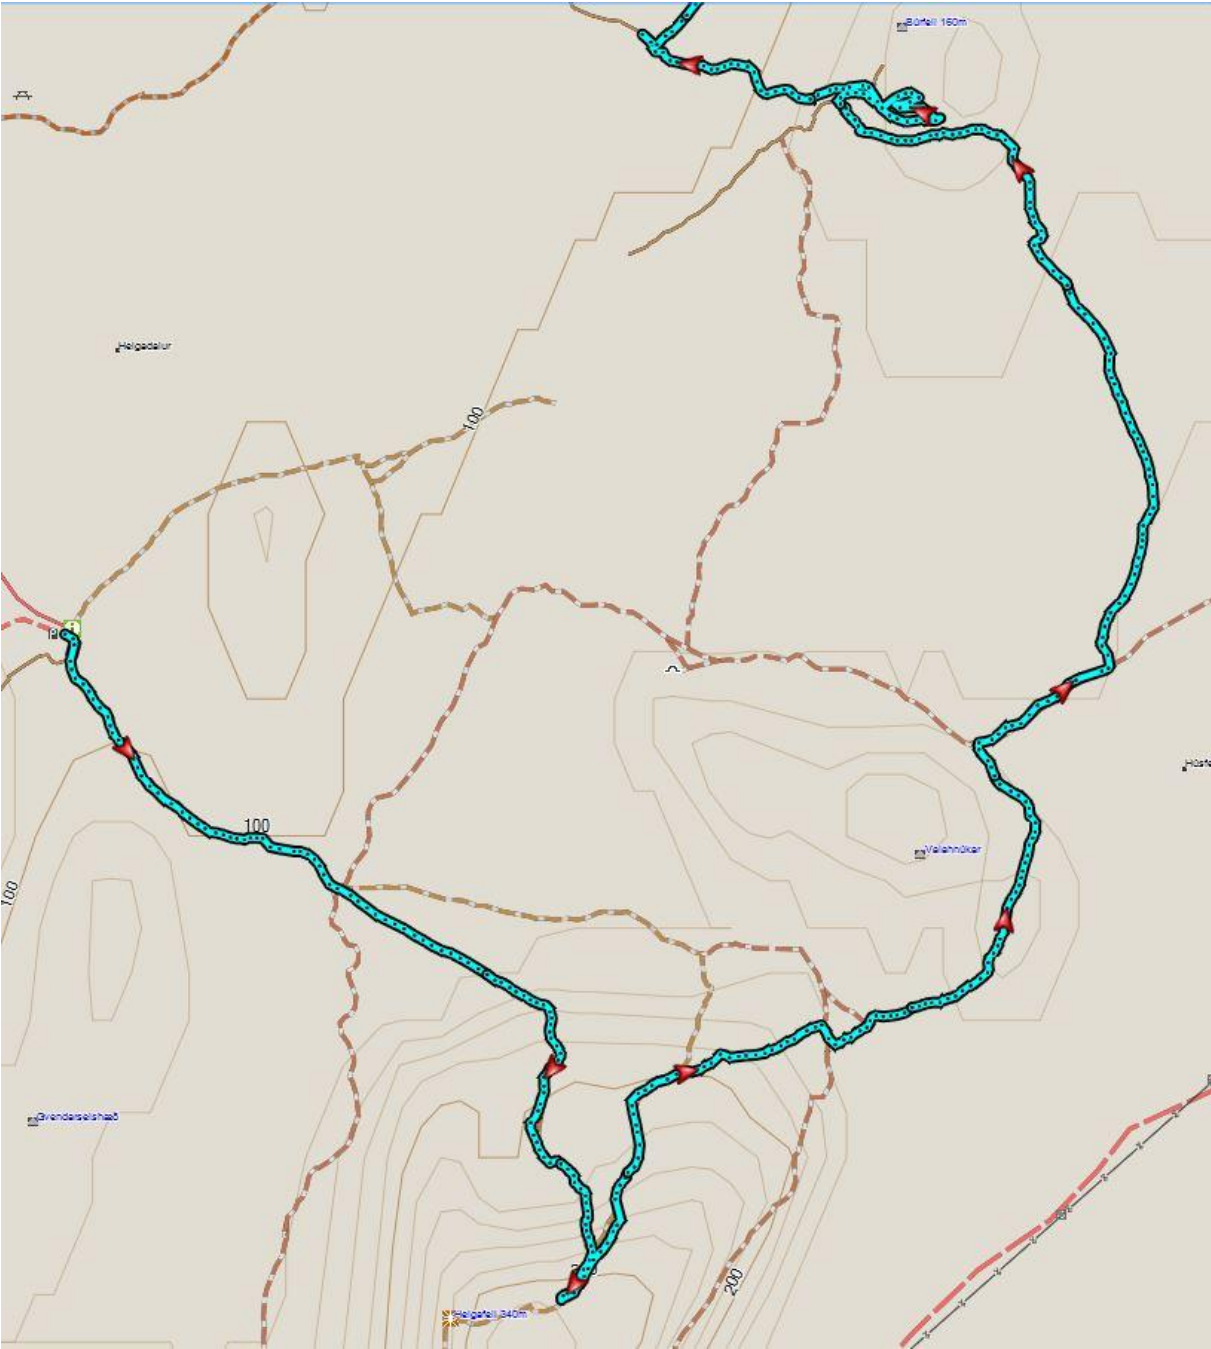

Enduro
Iceland

April 18

2015

A trail map for the 18th of April event. Disclaimer: Margin of error is not known. Subject to last minute variations.

Trail map

Entire track

Part 1

Part 2

Part 3

High res of Brúrfell loop

High res of Downhill course loop