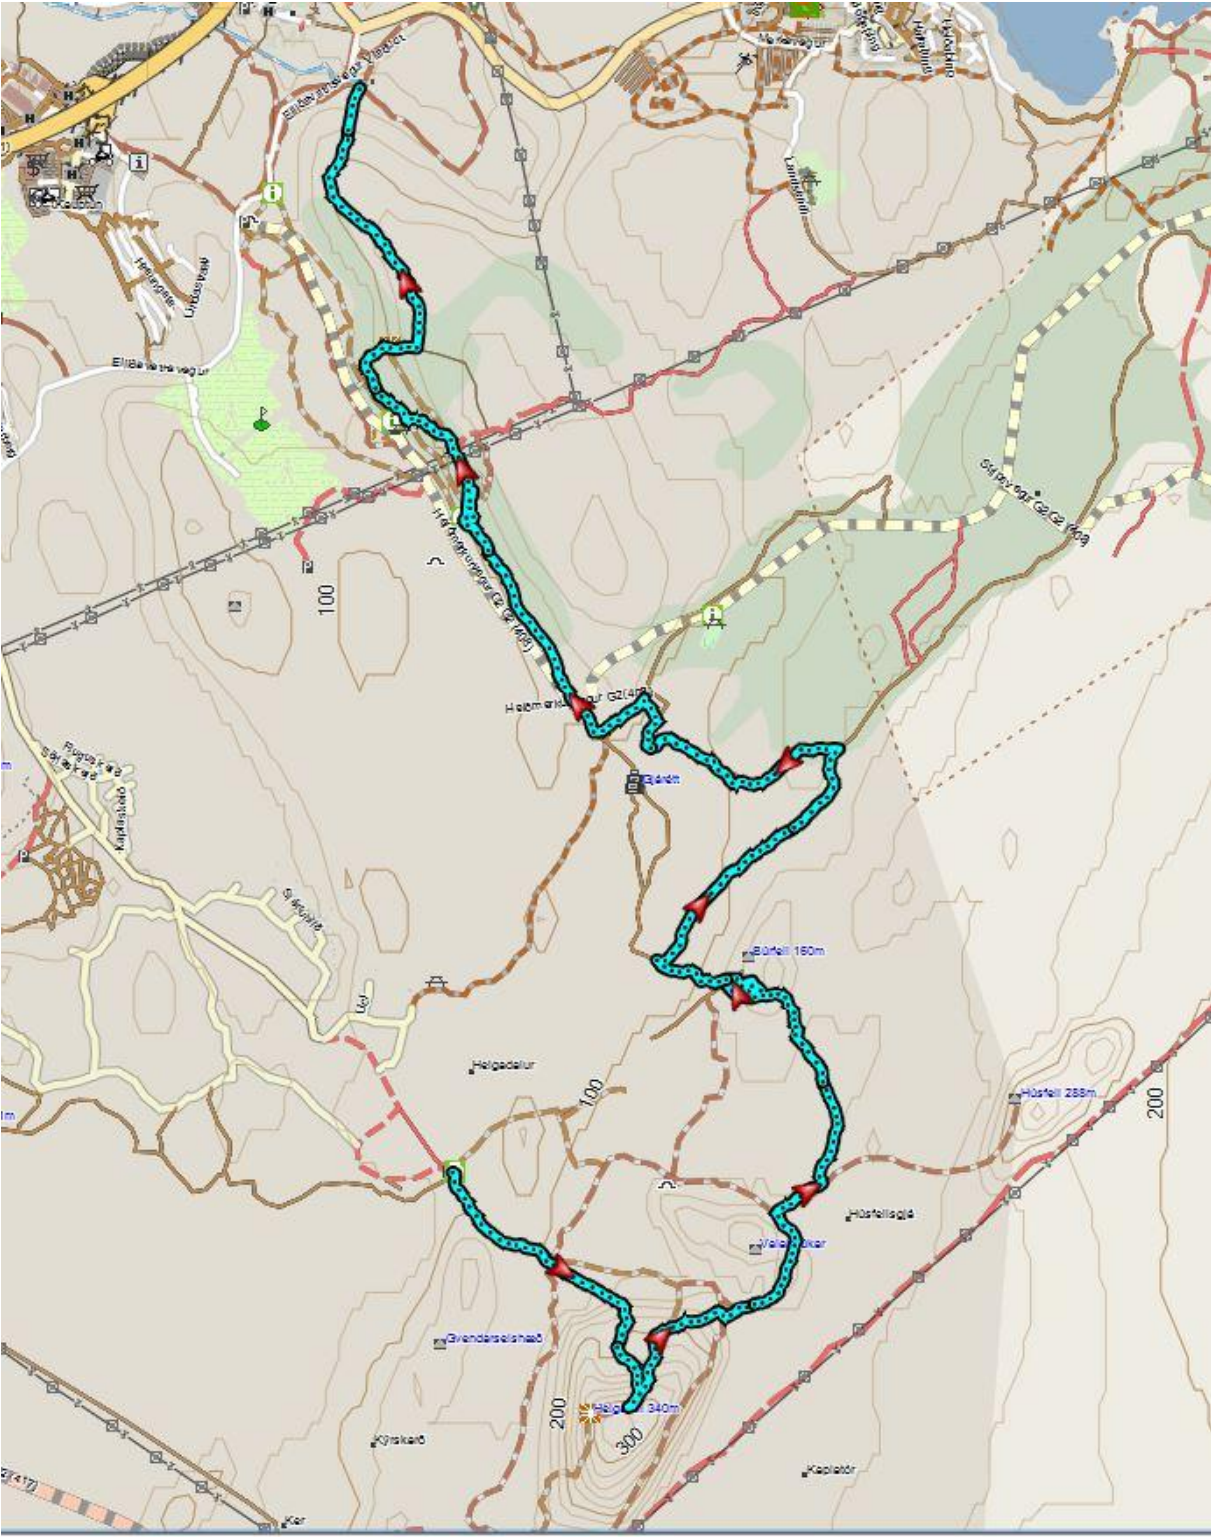

Enduro
Iceland

April 18

2015

A trail map for the 18th of April event. Disclaimer: Margin of error is not known. Subject to last minute variations.

Trail map

Entire track

Part 1

Part 2

Part 3

High res of Brúrfell loop

High res of Downhill course loop