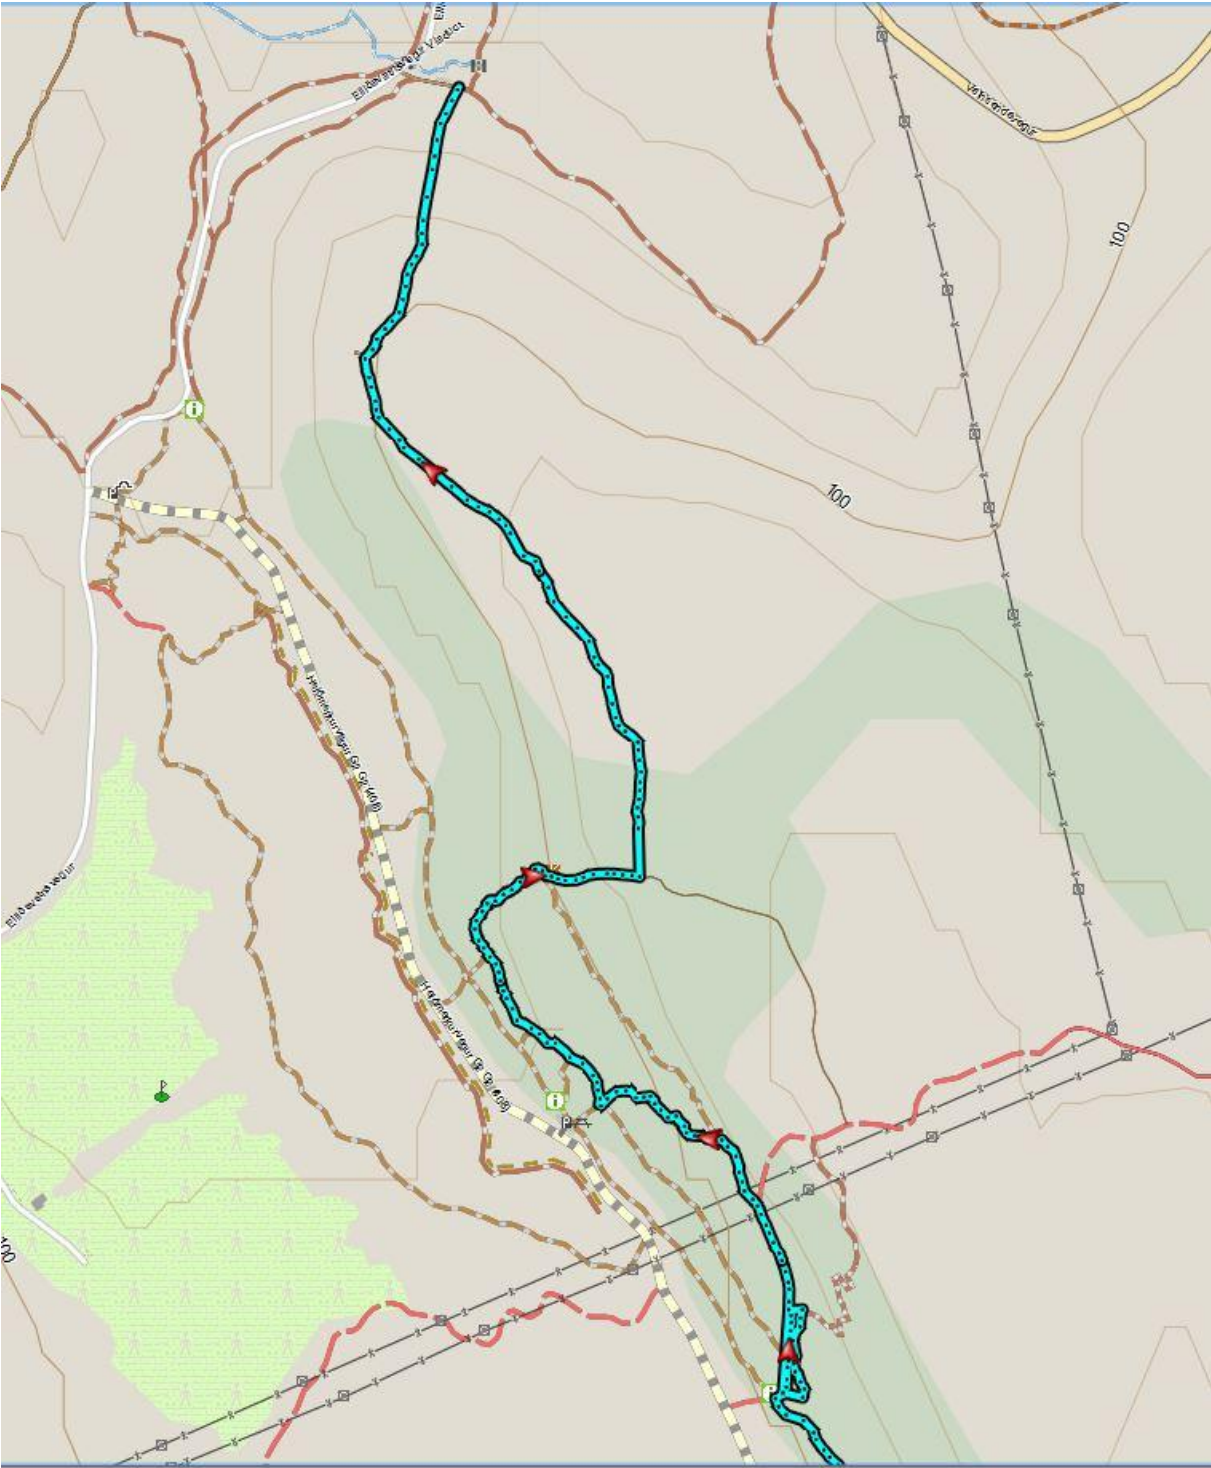

Enduro
Iceland

April 18

2015

A trail map for the 18th of April event. Disclaimer: Margin of error is not known. Subject to last minute variations.

Trail map

Entire track

Part 1

Part 2

Part 3

High res of Brúrfell loop

High res of Downhill course loop