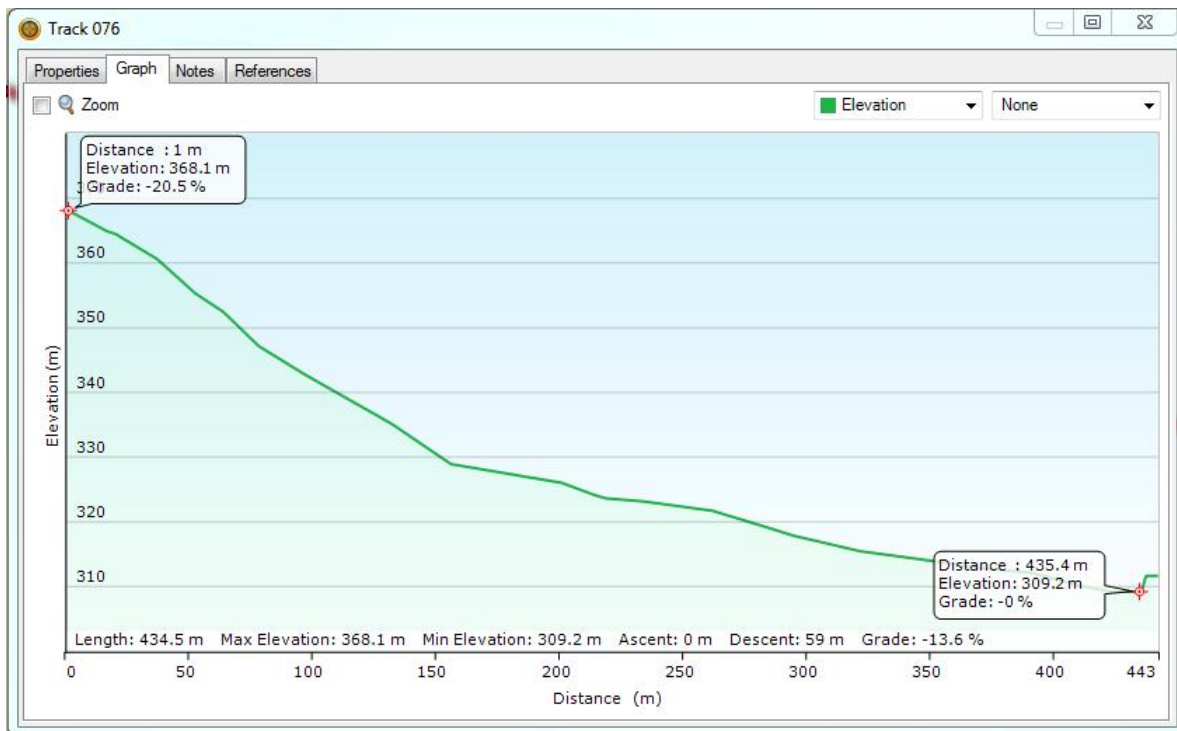

Enduro
Iceland

September 12

2015

Profiles and totals from all ten stages of the fall race 2015. Disclaimer:
All stages are subject to last minute changes. Margin of error is not
known.

Stage Analysis

Stage Totals

Entire track: Distance 24.6 km, Ascent 920, Descent 1253m

stage	Dist m	Asc m	Desc m
1	856	0	119
2	275	0	55
3	443	0	59
5	744	0	183
6	591	3	49
7	601	0	56
8	330	0	29
9	682	0	78
10	375	1	12
Total	5146	4	694

Stage 1

Stage 2

Stage 3

Stage 4

Stage 5

Stage 6

Stage 7

Stage 8