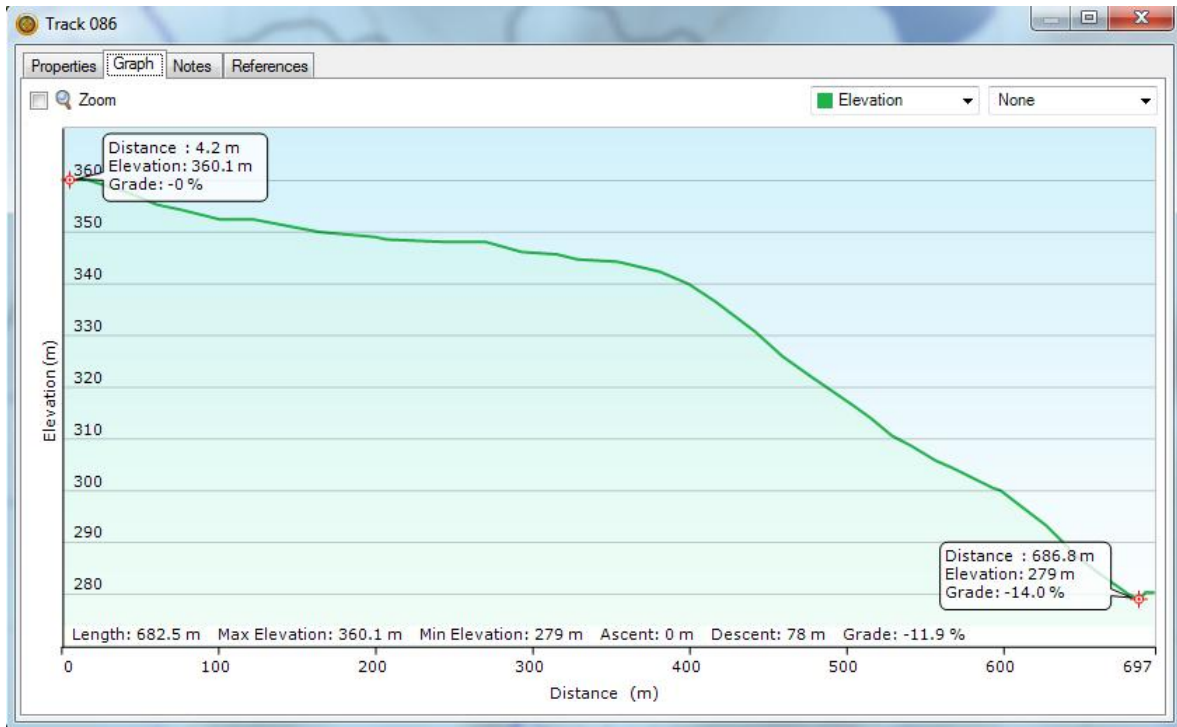

Entire track: Distance 24.6 km, Ascent 920, Descent 1253m

stage	Dist m	Asc m	Desc m
1	856	0	119
2	275	0	55
3	443	0	59
5	744	0	183
6	591	3	49
7	601	0	56
8	330	0	29
9	682	0	78
10	375	1	12
Total	5146	4	694

Stage 1

Stage 2

Stage 3

Stage 4

Stage 5

Stage 6

Stage 7

Stage 8