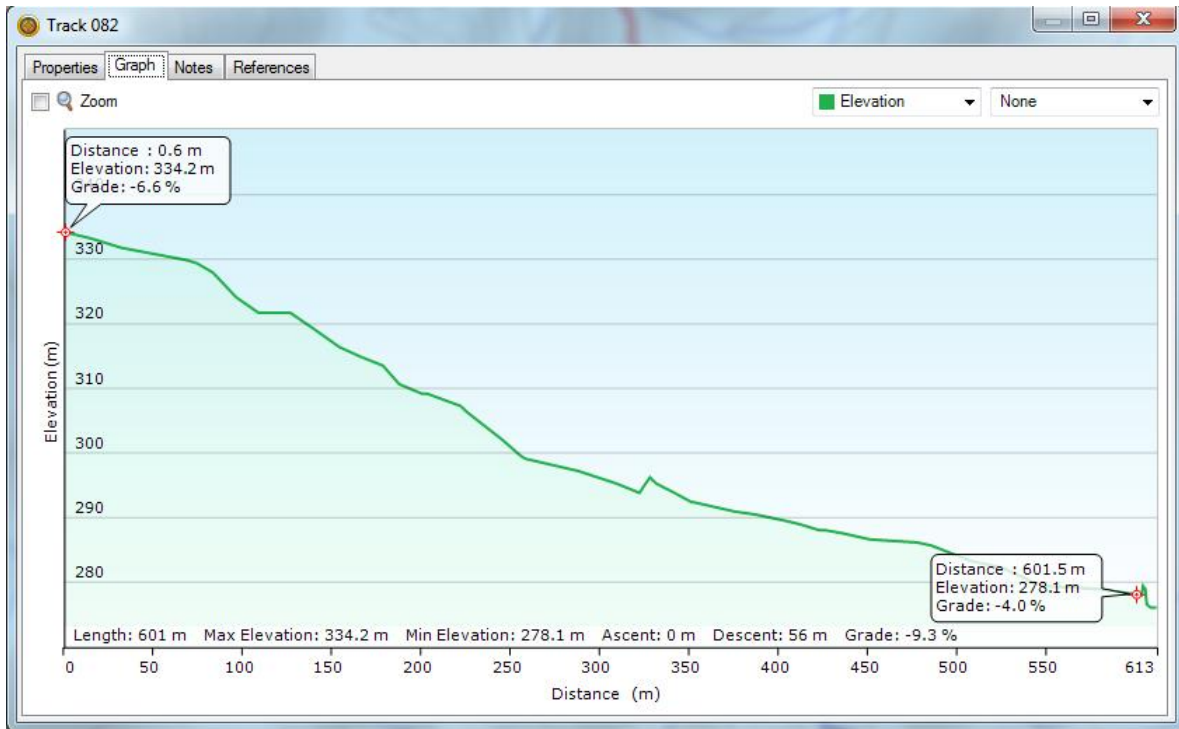

Enduro
Iceland

September 12

2015

Profiles and totals from all ten stages of the fall race 2015. Disclaimer:
All stages are subject to last minute changes. Margin of error is not
known.

Stage Analysis

Stage Totals

Entire track: Distance 24.6 km, Ascent 920, Descent 1253m

stage	Dist m	Asc m	Desc m
1	856	0	119
2	275	0	55
3	443	0	59
5	744	0	183
6	591	3	49
7	601	0	56
8	330	0	29
9	682	0	78
10	375	1	12
Total	5146	4	694

Stage 1

Stage 2

Stage 3

Stage 4

Stage 5

Stage 6

Stage 7

Stage 8

Stage 9

Stage 10